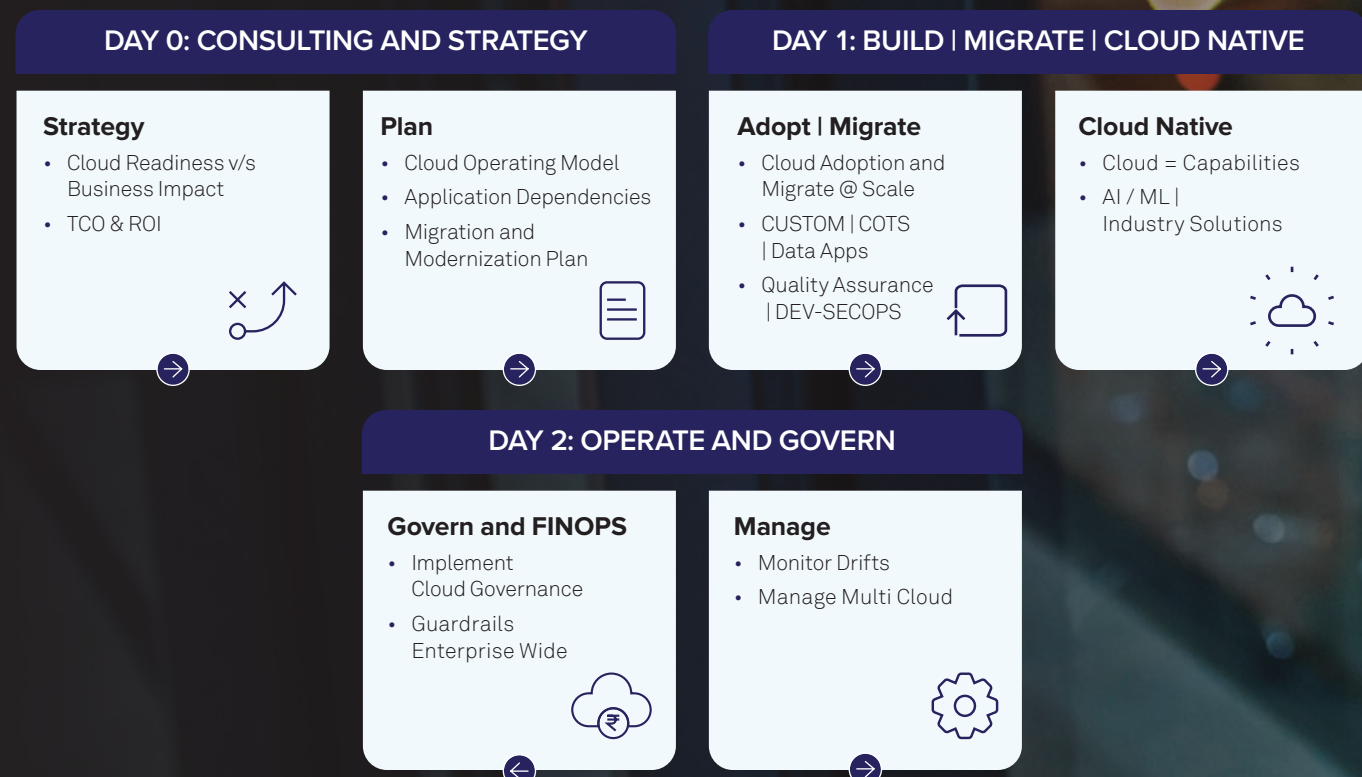

Go FullStride in the Cloud.

Wipro FullStride Cloud continues to deliver strong growth year after year, and, most importantly, create tangible business value for our clients. We empower them to rethink and re-imagine their business model through the transformational power of the cloud. Our unique ability to create and execute differently is being recognized in the marketplace. Be it market-ready offerings with our CSP and ecosystem partners to accelerate the platform journey, unique scalable solutions, or agile, customized industry clouds to address all aspects of the enterprise. All executed in a manner that leverages our cloud consultants and advisor services strategic insights and the game-changing power of our FullStride Cloud Studio. This provides our clients with the ability to truly create the new digital workplace, new customer experiences and position themselves for the success that is around the corner.

UNIFIED & INTEGRATED APPROACH, TO DRIVE CLOUD ADOPTION AS CONTINUUM

Wipro FullStride Cloud is proud to have been recognized by our partners and leading analysts for our industry leadership:

PARTNER AWARDS

DELIVERED VIA PLATFORM (WIPRO CLOUD STUDIO)	OVERLAYED WITH INDUSTRY CLOUD SOLUTIONS	EMPOWERED BY 85K CLOUD PROFESSIONALS	EXPERIENCE IN MIGRATING AND MODERNIZING ENTERPRISE GRADE APPS ACROSS INDUSTRIES, REGULATIONS AND COMPLEXITIES	100+ CERTIFIED IPs
---	---	--	---	------------------------------