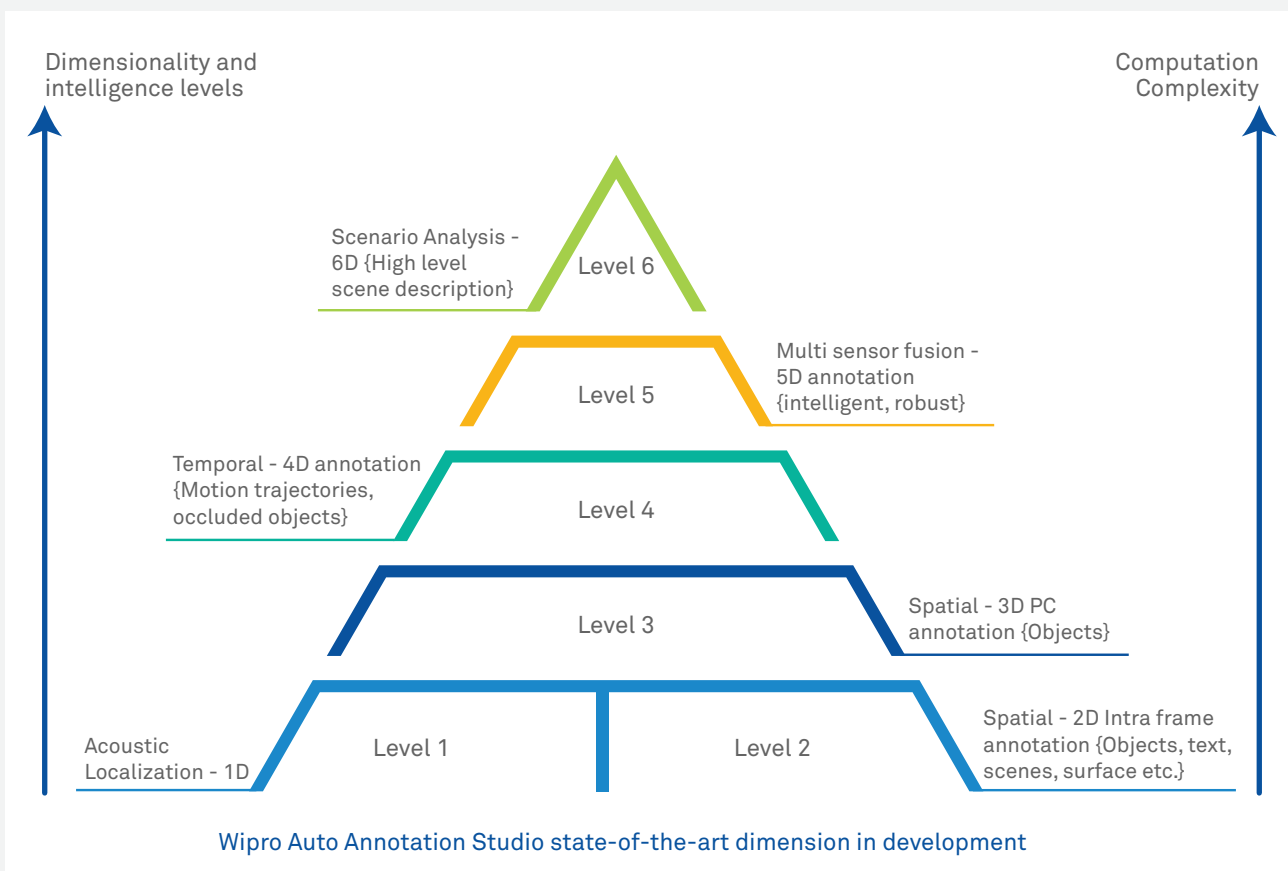

Features

- Multi dimensionality for scaled annotations, multiple deployment scenarios
- Fully AI audit systems with optional human in the loop for training and audits
- Secured data protection, encryption of annotations, supports industry standards
- Programmable workflows and pipelines for custom batch processing
- Rich visualization, statistics and report on quality and quantity

Key benefits

- Annotation formats that cover a comprehensive suite of business and technical use cases
- Customizable solutions to handle ambiguities and generate precision ground truths
- Continuously evolving architecture based on industry trends and state-of-the-art research requirements

Wipro Limited
Doddakannelli, Sarjapur Road,
Bangalore-560 035, India

Tel: +91 (80) 2844 0011
Fax: +91 (80) 2844 0256
wipro.com

Wipro Limited (NYSE: WIT, BSE: 507685, NSE: WIPRO) is a leading global information technology, consulting and business process services company. We harness the power of cognitive computing, hyper-automation, robotics, cloud, analytics and emerging technologies to help our clients adapt to the digital world and make them successful. A company recognized globally for its

comprehensive portfolio of services, strong commitment to sustainability and good corporate citizenship, we have over 175,000 dedicated employees serving clients across six continents. Together, we discover ideas and connect the dots to build a better and a bold new future.

For more information, please write to us at info@wipro.com