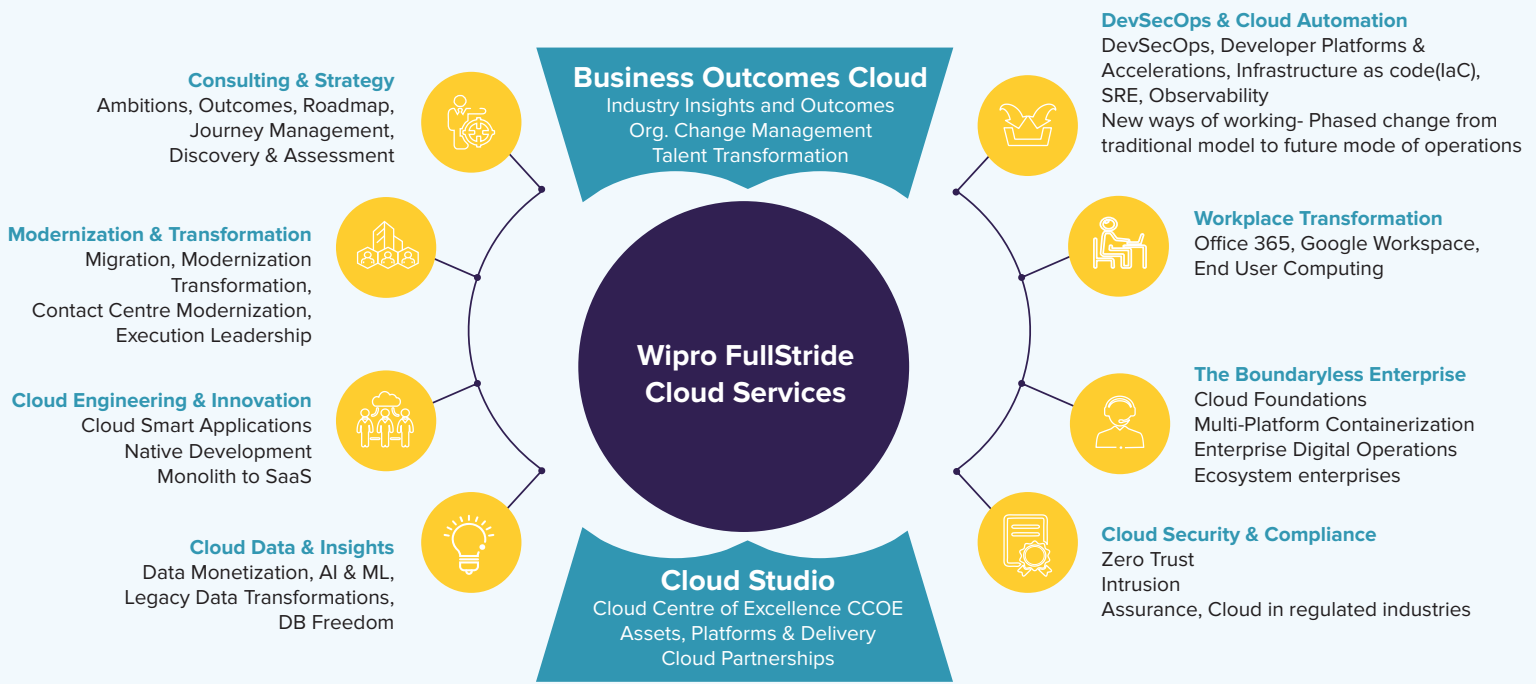

Wipro Cloud Studio.

The relentless pursuit of innovation
to accelerate cloud-led transformation

Wipro FullStride Cloud Studio delivers transformative business value through the relentless pursuit of innovation. Our teams of industry leading strategists, designers, technologists, architects and engineers empower our clients to think differently and rediscover the art of the possible to creatively transform their businesses faster and accelerate growth.

Our industrialized 'as-a-Services' model leverages Wipro's platforms, IPs and talent – along with native and niche tools developed by hyperscalers and partners. As an ecosystem integrator we collectively bring together thinking from domain experts, technologists and industry partners. Cloud Studio is a unique one-stop innovation driver that accelerate business outcomes and value for clients that address their most complex modernization challenges.

Our expertise.

We have deep experience delivering transformative cloud engagements across every major industry. Our Cloud Studio brings together a unique set of solutions and platforms to fast-track our clients' cloud journey. With 1000+ standard blueprints and 40+ industry solutions, we act as an integrated workbench to easily plan, create, design, develop and manage cloud projects with an automated and industrialized approach. This includes new cloud native applications, platforms and assets to address clients unique business challenges. This ensures we deliver the right cloud-related capabilities, offerings and talent to better orchestrate the cloud for clients no matter where they are along their journey.