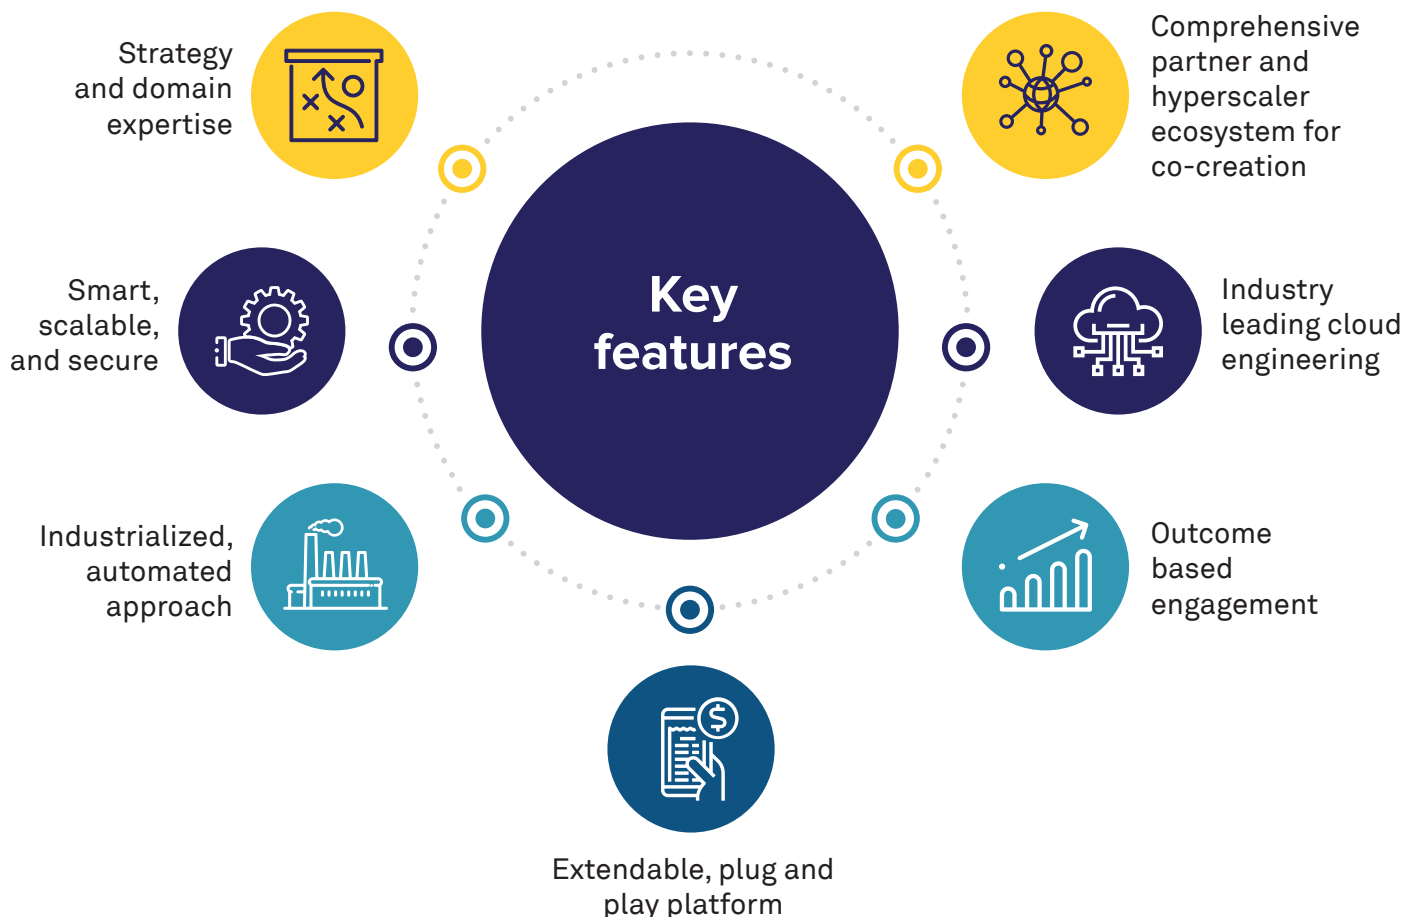

Wipro Cloud Studio.

The relentless pursuit of innovation
to accelerate cloud-led transformation

Wipro FullStride Cloud Studio delivers transformative business value through the relentless pursuit of innovation. Our teams of industry leading strategists, designers, technologists, architects and engineers empower our clients to think differently and rediscover the art of the possible to creatively transform their businesses faster and accelerate growth.

Our industrialized 'as-a-Services' model leverages Wipro's platforms, IPs and talent – along with native and niche tools developed by hyperscalers and partners. As an ecosystem integrator we collectively bring together thinking from domain experts, technologists and industry partners. Cloud Studio is a unique one-stop innovation driver that accelerate business outcomes and value for clients that address their most complex modernization challenges.

Our expertise.

We have deep experience delivering transformative cloud engagements across every major industry. Our Cloud Studio brings together a unique set of solutions and platforms to fast-track our clients' cloud journey. With 1000+ standard blueprints and 40+ industry solutions, we act as an integrated workbench to easily plan, create, design, develop and manage cloud projects with an automated and industrialized approach. This includes new cloud native applications, platforms and assets to address clients unique business challenges. This ensures we deliver the right cloud-related capabilities, offerings and talent to better orchestrate the cloud for clients no matter where they are along their journey.