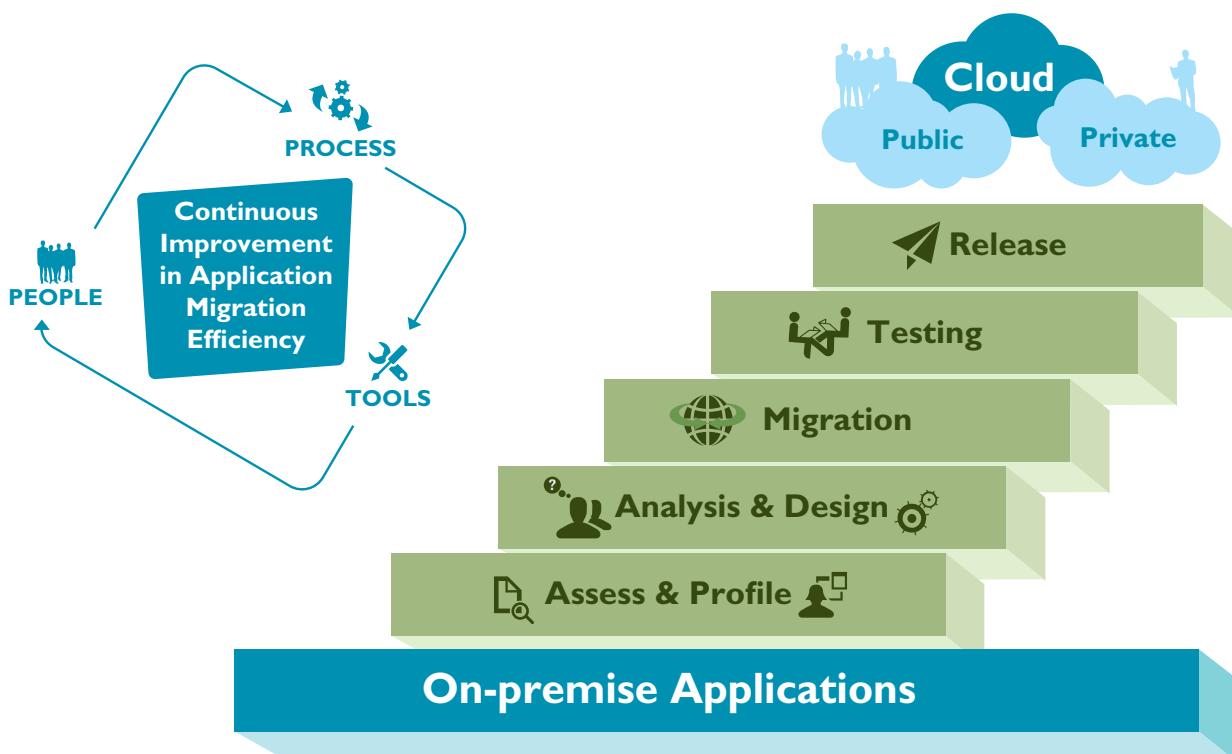

Rapid Cloud Enablement Suite

Enabling a predictable and seamless Cloud migration

Enterprises are witnessing a compelling need to move their infrastructure and applications to Cloud for business agility, responsiveness and cost-efficiency. Cloud application migration and modernization has become an imperative, to support unpredictable business demands and large-scale multi-geography deployments.

There is a high degree of uncertainty as to how Cloud can deliver benefits. Leaders are riddled with questions like what applications should move to Cloud and to which Clouds. Moreover, business groups within the enterprise often take a siloed approach to Cloud migration, resulting in duplication, effort and cost.

Wipro's Rapid Cloud Enablement Suite optimizes the 'Design' and 'Build' phase of your Cloud, empowering you to make the right investments for predictable outcomes in your Cloud journey.

Wipro's Rapid Cloud Enablement Suite

With Wipro's Cloud capabilities, your enterprise can embark on a smooth Cloud journey, through the Cloud migration cycle.

Wipro's vast experience in helping customers adopt Cloud through various stages of maturity, coupled with a robust migration and governance framework of the Rapid Cloud Enablement Suite.