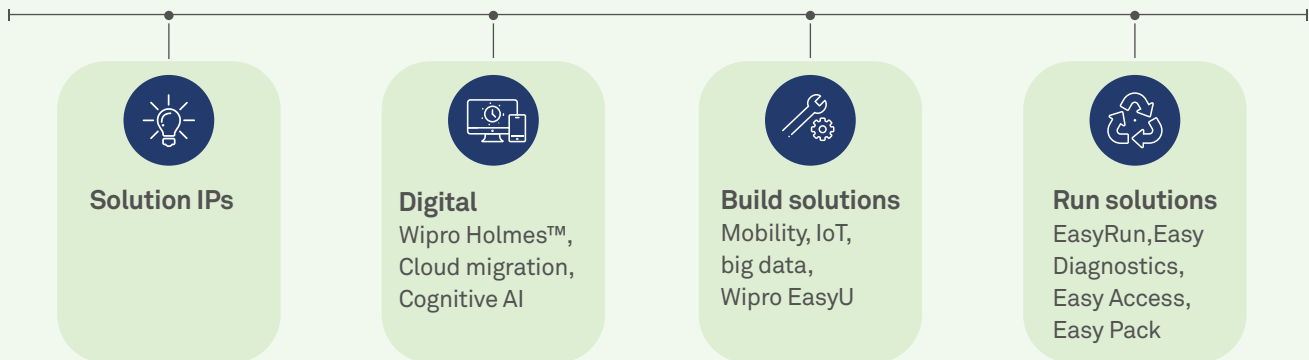

Enable digital, Cloud, AI, Bot, IoT, mobility, core JD Edwards, Cloud co-existence, Big data with Wipro

Key benefits

Cloud	Mobility	IoT	Automation
Greater agility, faster time to market and lower total cost of ownership	Simplified development, deployment, extension and customization of mobile applications	Data from connected assets and connected workers, leading to valuable business insights	Robotic process automation, cognitive process automation and algorithmic intelligence with Wipro Holmes™

Features

Wipro Limited
Doddakannelli, Sarjapur Road,
Bangalore-560 035, India

Tel: +91 (80) 2844 0011
Fax: +91 (80) 2844 0256
wipro.com

Wipro Limited (NYSE: WIT, BSE: 507685, NSE: WIPRO) is a leading global information technology, consulting and business process services company. We harness the power of cognitive computing, hyper-automation, robotics, cloud, analytics and emerging technologies to help our clients adapt to the digital world and make them successful. A company recognized globally for its

comprehensive portfolio of services, strong commitment to sustainability and good corporate citizenship, we have over 160,000 dedicated employees serving clients across six continents. Together, we discover ideas and connect the dots to build a better and a bold new future.

For more information, please write to us at info@wipro.com