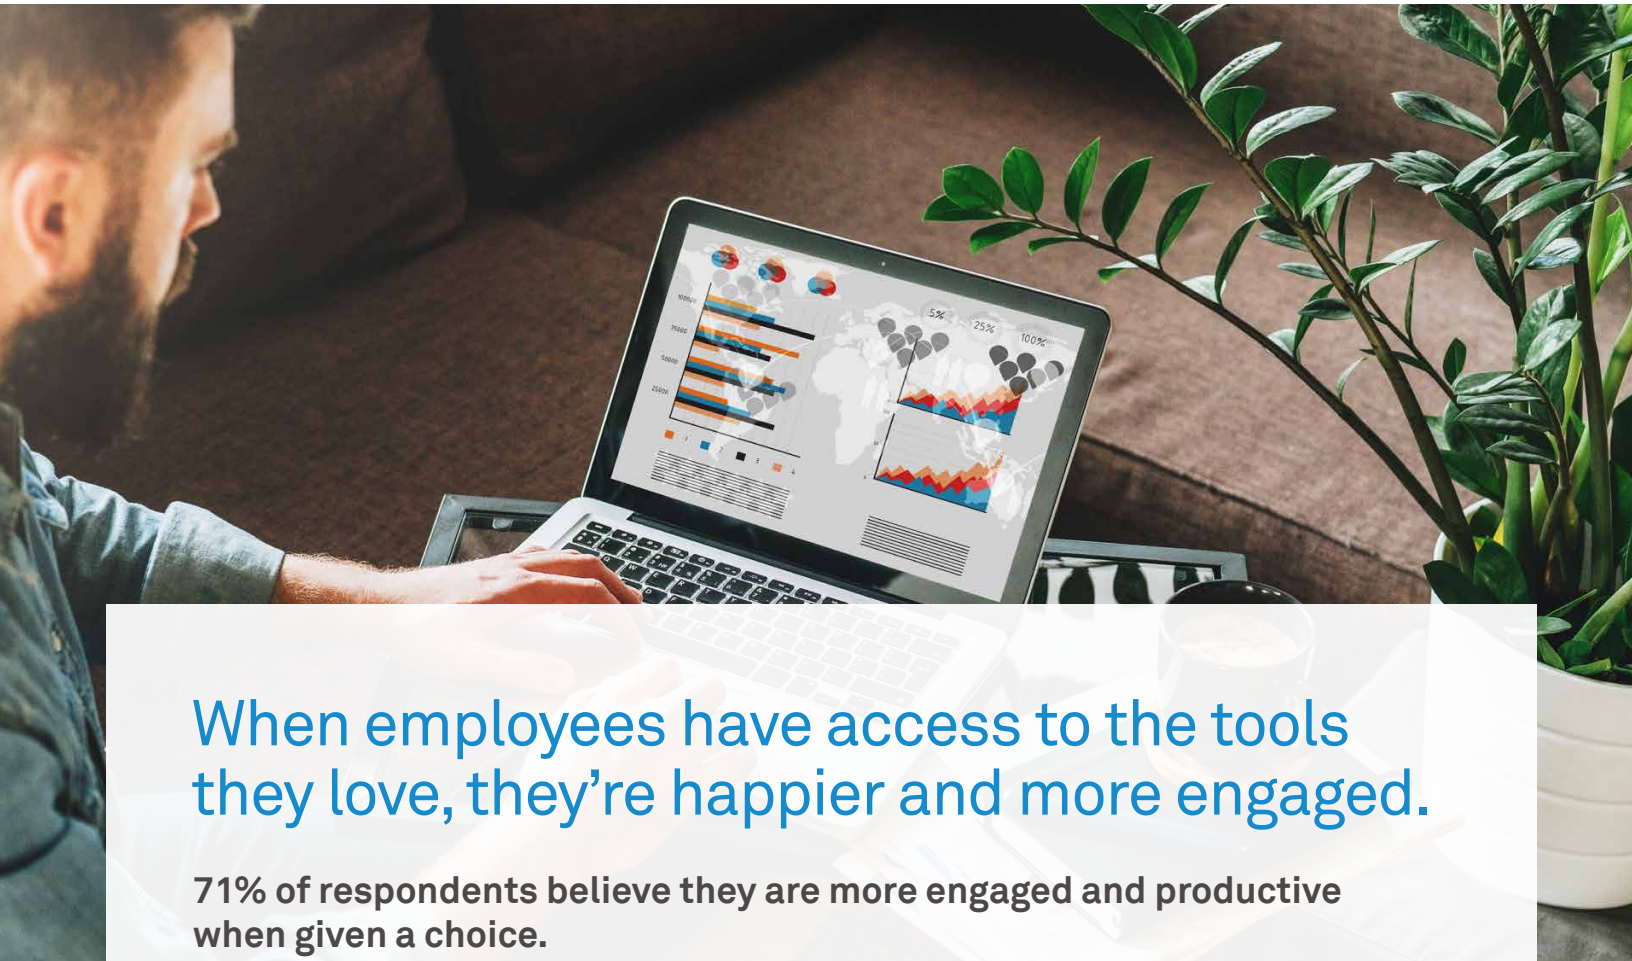

Device as a Service (DaaS) for Mac

When employees have access to the tools they love, they're happier and more engaged.

71% of respondents believe they are more engaged and productive when given a choice.

Delivering Mac **choice** to your employees **today**

Designing and deploying a corporate-provisioned employee choice program that incorporates Windows and Apple products within your existing IT infrastructure can be daunting. Wipro makes it easier.