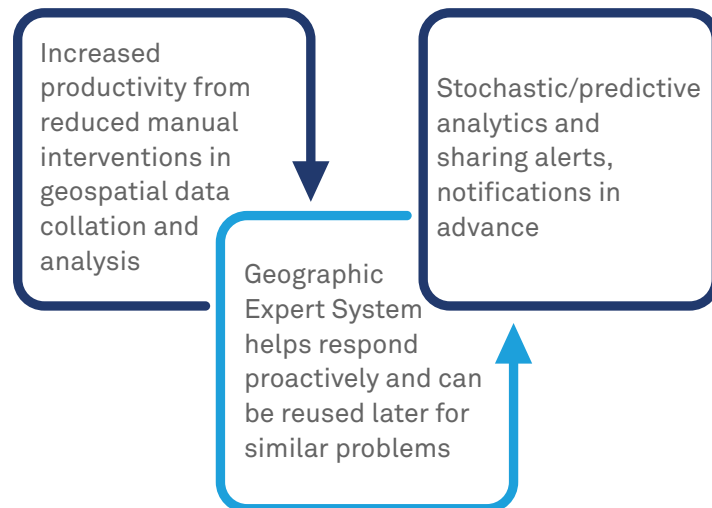

Wipro's Situational Awareness and Emergency Management Solution

Unified geospatial operations dashboard

Wipro's Situational Awareness and Emergency Management solution integrates diverse datasets from varied upstream geoscience data stores with ArcGIS. This provides a seamlessly integrated and unified geospatial platform that adopts a standards-based approach to enable integration with other related applications and various responders, establish an emergency management system and help protect critical assets and infrastructure. It also helps to plan appropriate tool deployment for emergency management.

Save operational cost and improve ROI with timely knowledge of the emergency and proactive response

Reduce manual interventions and increase productivity from automated data collation and analysis

Geographic Expert System with built-in AI that helps respond proactively and can be reused later for similar problems

Common operating geospatial decision platform for perception, comprehension, projection or prediction of situation and plan actions

Benefits

Features

Create operations dashboard and assess compliance with health, safety, and environmental requirements.

Show response strategies for emergency situations and the effectiveness of emergency drills.

The operations dashboard provides inter-agency collaboration, information dissemination, tracking and monitoring of the response services until closure of the emergency. Select features include: two- or three-dimensional geospatial visualization of the incident scene, its proximity, geographic direction of spread of threat (for instance, an oil spill) including real-time locations of hostile and friendly participants; responders nearby-mobile or static; dispatch services from the responders; a rules engine that defines and applies rules for responding to sensor input, sends information to appropriate responders, possible victims, and assets at threat.