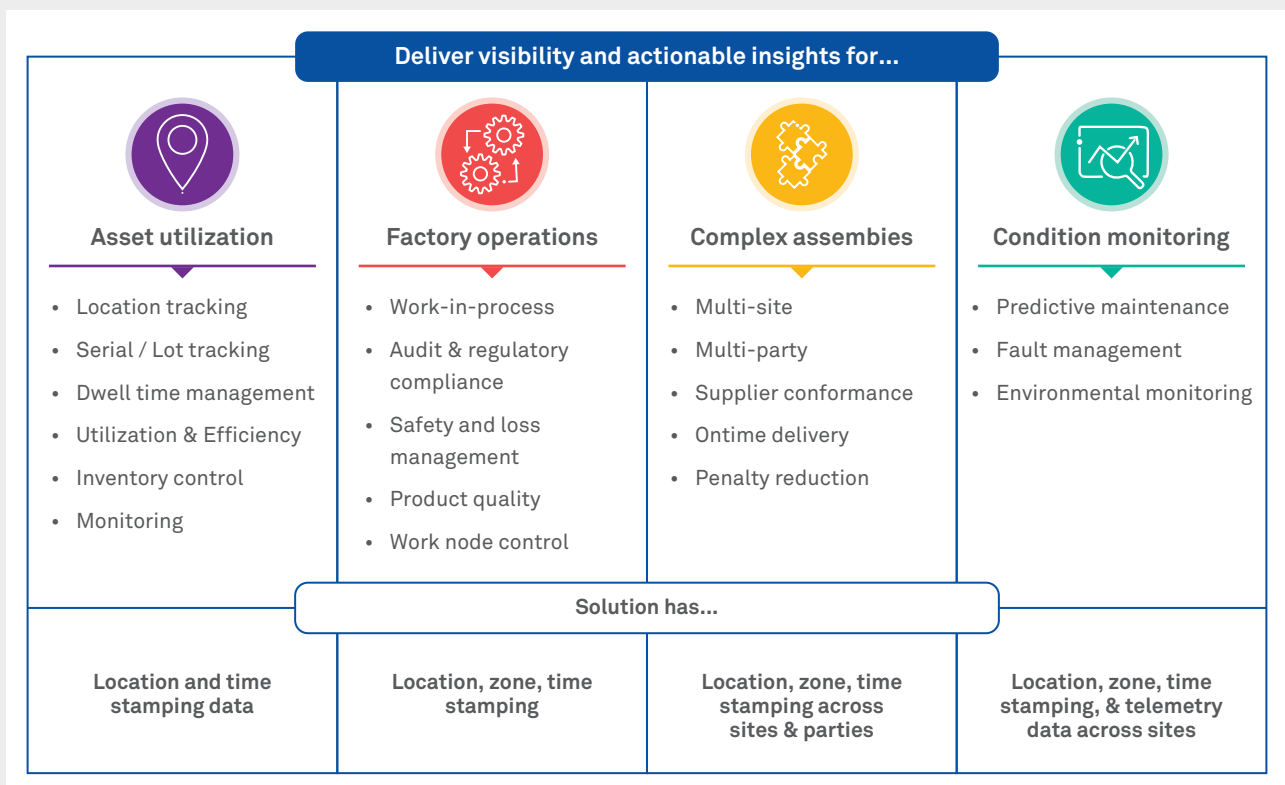

Benefits

Enterprise value

- Real time decision making
- Empowered decisions
- Efficiency and effectiveness
- Margin enhancement opportunity
- Regulatory compliant
- Responsiveness to disruptions

Consumer value

- New and delightful experiences
- Better value for money
- Empowered decisions
- Bi-directional brand communication
- Reduce material value loss during transit
- Frictionless engagement

Features and capabilities

Wipro Limited
Doddakannelli, Sarjapur Road,
Bangalore-560 035,
India

Tel: +91 (80) 2844 0011
Fax: +91 (80) 2844 0256
wipro.com

Wipro Limited (NYSE: WIT, BSE: 507685, NSE: WIPRO) is a leading global information technology, consulting and business process services company. We harness the power of cognitive computing, hyper-automation, robotics, cloud, analytics and emerging technologies to help our clients adapt to the digital world and make them successful. A company recognized globally for its comprehensive portfolio

of services, strong commitment to sustainability and good corporate citizenship, we have over 175,000 dedicated employees serving clients across six continents. Together, we discover ideas and connect the dots to build a better and a bold new future.

For more information, please write to us at info@wipro.com