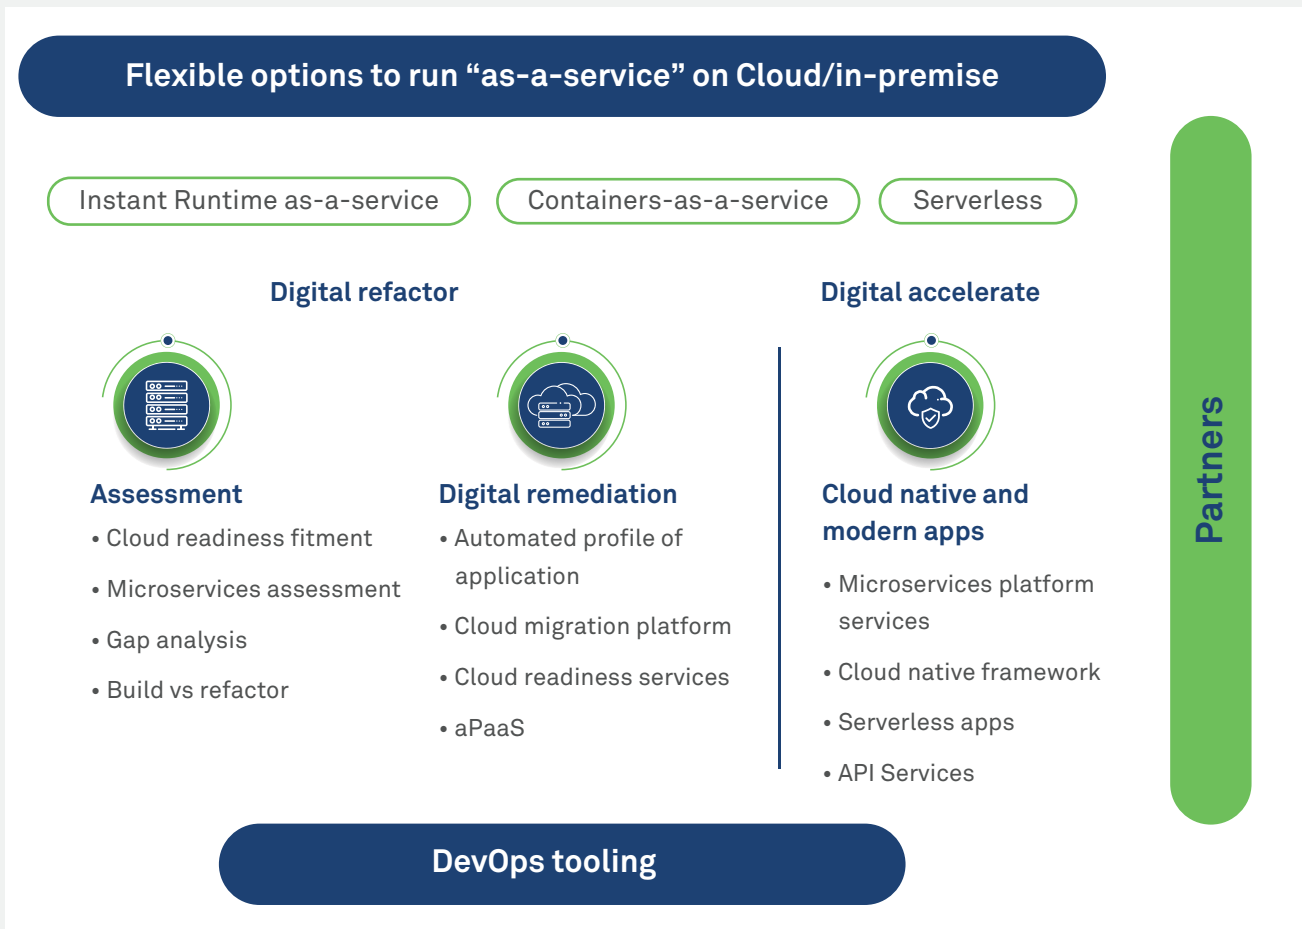

Enabling legacy applications to be digital and Cloud native

Figure 1: Solution overview

Key benefits

- Lowers migration cost and risk
- Ensures faster time-to-market
- Ensures no vendor locking
- Enables application to be digital ready and Cloud native

Solution features

- Accelerated application migration with automated code profiling and remediation
- Automated green field application development
- Easy integration with open source environment
- Enables containerization (Docker/Kubernetes) based on low-code/no-code

Wipro Limited
Doddakannelli, Sarjapur Road,
Bangalore-560 035, India

Tel: +91 (80) 2844 0011
Fax: +91 (80) 2844 0256
wipro.com

Wipro Limited (NYSE: WIT, BSE: 507685, NSE: WIPRO) is a leading global information technology, consulting and business process services company. We harness the power of cognitive computing, hyper-automation, robotics, cloud, analytics and emerging technologies to help our clients adapt to the digital world and make them successful. A company recognized globally for

its comprehensive portfolio of services, strong commitment to sustainability and good corporate citizenship, we have over 160,000 dedicated employees serving clients across six continents. Together, we discover ideas and connect the dots to build a better and a bold new future.

For more information, please write to us at info@wipro.com