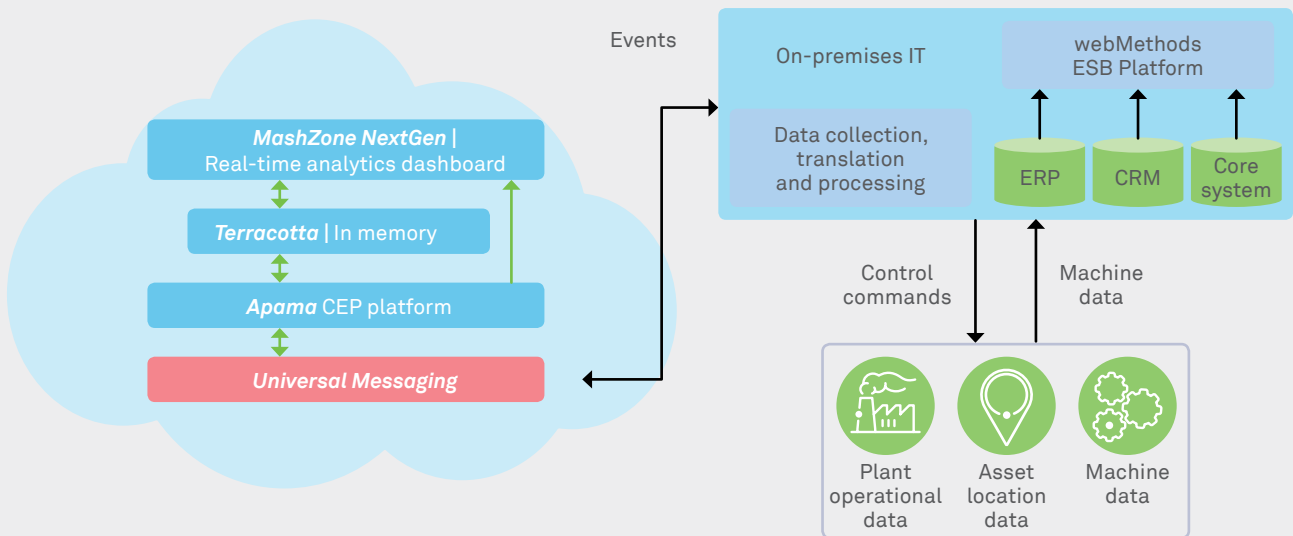

Wipro's Connected Devices solution

Wipro's Connected Devices solution is built on Software AG Digital Business Platform. It collects, analyzes and processes real-time machine data from IoT-enabled devices, thereby providing a smart ecosystem of interconnected devices.

The solution is part of Wipro's Digital Integration as-a-Service platform and leverages Software AG Digital Business Platform product stack.

Enables transformation of the production landscape into a smart and intelligent platform with connected systems and devices

Ability to process large amount of machine and system data efficiently and make intelligent decisions quickly

Builds predictive intelligence models by continuous monitoring of devices and systems

An intelligent platform for building a smart, IoT-based ecosystem

Preventive maintenance of systems and devices for a redefined consumer experience

Solution overview

Key features

- Preventive maintenance and quicker action towards anomalies
- Plant-wide visibility of devices and applications in one dashboard
- Predictive intelligence models over a period of time