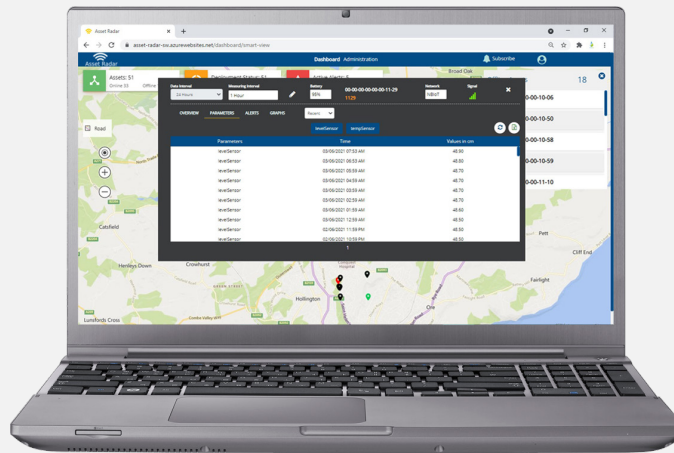

Wipro Sewage Monitor

Efficient wastewater management for a sustainable environment

Wipro Sewage Monitor's advanced IoT sensors and robust platform generate real-time insights into sewer network operations to predict blockages and protect the environment from pollution incidents.

A next-generation wastewater management solution with reduced maintenance costs.

Key takeaways

Easy to install and maintain: Without requiring any drilling or screws, the Sewage Monitor can be installed in less than 10 minutes and uses a DIY replaceable SIM card and battery.

Key benefits

Reduces operational costs and predicts high-risk sewer flooding zones with visualizations and real-time analytics.

Features

- Multiple integrated sensors and customization options to meet the specific demands of sewage network operators
- Remote-monitoring web app for configuring the system wirelessly, providing system health alerts (battery level, signal strength, etc.), and downloading readings/alerts
- Extensive level-sensing range (up to 20 meters) with an accuracy of 2 cm
- NB-IoT based cellular communication standard, with 2G fall-back. Designed to work under the lid of the sewer
- Designed for premium durability, with IP68 protection against dust and water, and functionality in environments ranging from -20°C to 70°C
- Certifications:
 - ATEX Directive 2014/34/EU (for equipment to be used in potentially explosive atmospheres)
 - Directive EN IEC 60079-0:2018 (health and safety requirement)
 - CE-EU Declaration of Conformity
 - IP68
- Additional features such as a temperature sensor and remote firmware upgrade over the air